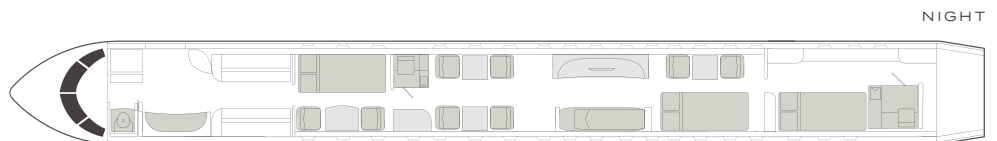

VISTA

AIRCRAFT

PASSENGERS

RANGE

LINEAGE 1000E

18

GLOBAL

- 16 seats - 8 single seats, 8 double seats
- Double seats
- Night-time: 1 single bed, 2 double beds and 1 stateroom with Queen size bed (1,5x2m) and en-suite bathroom
- 1 VIP bedroom ensuite bathroom
- 2 fully enclosed lavatories
- Galley with oven, microwave, refrigerator and Nespresso machine
- Premium sound system
- 4 LCD monitor and 1 widescreen monitor
- 4 Wireless SAT phones
- Blu-ray player

Range	4,600 NM
Baggage	443 ft ³
Max Cruise Speed	472 kt
Cabin H/L/W	7' x 84' x 9'