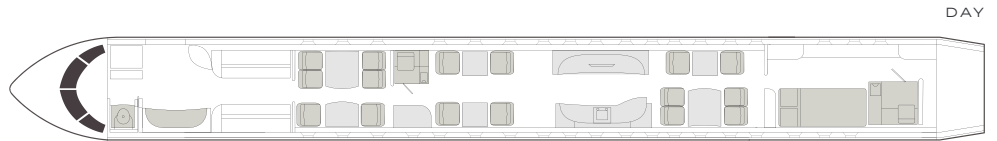

VISTA

AIRCRAFT

PASSENGERS

RANGE

LINEAGE 1000E

18

GLOBAL

- 16 seats - 8 single seats, 8 double seats
- Double seats
- Night-time: 1 single bed, 2 double beds and 1 stateroom with Queen size bed (1,5x2m) and en-suite bathroom
- 1 VIP bedroom ensuite bathroom
- 2 fully enclosed lavatories
- Galley with oven, microwave, refrigerator and Nespresso machine
- Premium sound system
- 4 LCD monitor and 1 widescreen monitor
- 4 Wireless SAT phones
- Blu-ray player

Range	4,600 NM
Baggage	443 ft ³
Max Cruise Speed	472 kt
Cabin H/L/W	7' x 84' x 9'